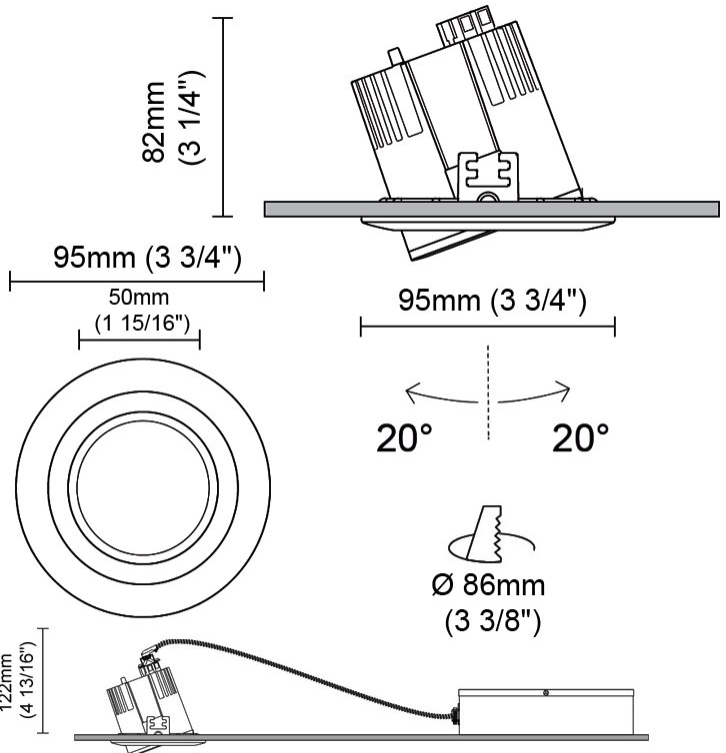

GENERAL

Series: Dixit
Brand: Ivela
Division: Architectural
Mounting Type: Recessed
Mounting Location: Ceiling
Subcategory: Downlight

PHYSICAL

Shape: Round
Diameter (mm): 95
Diameter (in): 3 ³/₄
Depth (mm): 82
Depth (in): 3 ¹/₄
Min. Recessing Depth (mm): 122
Min. Recessing Depth (in): 4 ¹³/₁₆
Light Distribution: Adjustable / Direct
Weight (kg): 0.4
Weight (lbs): 0.88
Cut-out Measurements: 86mm / 3 3/8

GENERAL

Series: Dixit
Subseries: Dixit RA11
Brand: Ivela
Division: Architectural
Mounting Type: Recessed
Mounting Location: Ceiling
Subcategory: Downlight

PHYSICAL

Shape: Round
Diameter (mm): 125
Diameter (in): 4 ¹⁵/₁₆
Height (mm): 79
Height (in): 3 ¹/₈
Min. Recessing Depth (mm): 119
Min. Recessing Depth (in): 4 ¹¹/₁₆
Light Distribution: Direct
Weight (kg): 0.6
Weight (lbs): 1.32
Diffuser: Clear Polycarbonate
Fixture Finish: MWH
Fixture Material: Aluminum Die Cast
Cut-out Measurements: 116mm / 4 9/16"

GENERAL

Series: Dixit
 Subseries: Dixit RA8
 Brand: Ivela
 Division: Architectural
 Mounting Type: Recessed
 Mounting Location: Ceiling
 Subcategory: Downlight

PHYSICAL

Shape: Round
 Diameter (mm): 95
 Diameter (in): 3 3/4
 Height (mm): 82
 Height (in): 3 1/4
 Min. Recessing Depth (mm): 122
 Min. Recessing Depth (in): 4 13/16
 Light Distribution: Adjustable / Direct
 Weight (kg): 0.4
 Weight (lbs): 0.88
 Diffuser: Clear Polycarbonate
 Fixture Finish: MWH
 Fixture Material: Aluminum Die Cast
 Cut-out Measurements: 86mm / 3 3/8"

Optic°: 26
 Beam Angle: Symmetric
 Adjustability: Tilt ±20°
 Upon Request: Optic 45° (mirror-metallized) / 65° (white)

RATINGS AND CERTIFICATIONS

Certified By: Certified for North American Standards
 IP rating: IP20
 IK Rating: IK08
 Glare Rating: ≤ 19